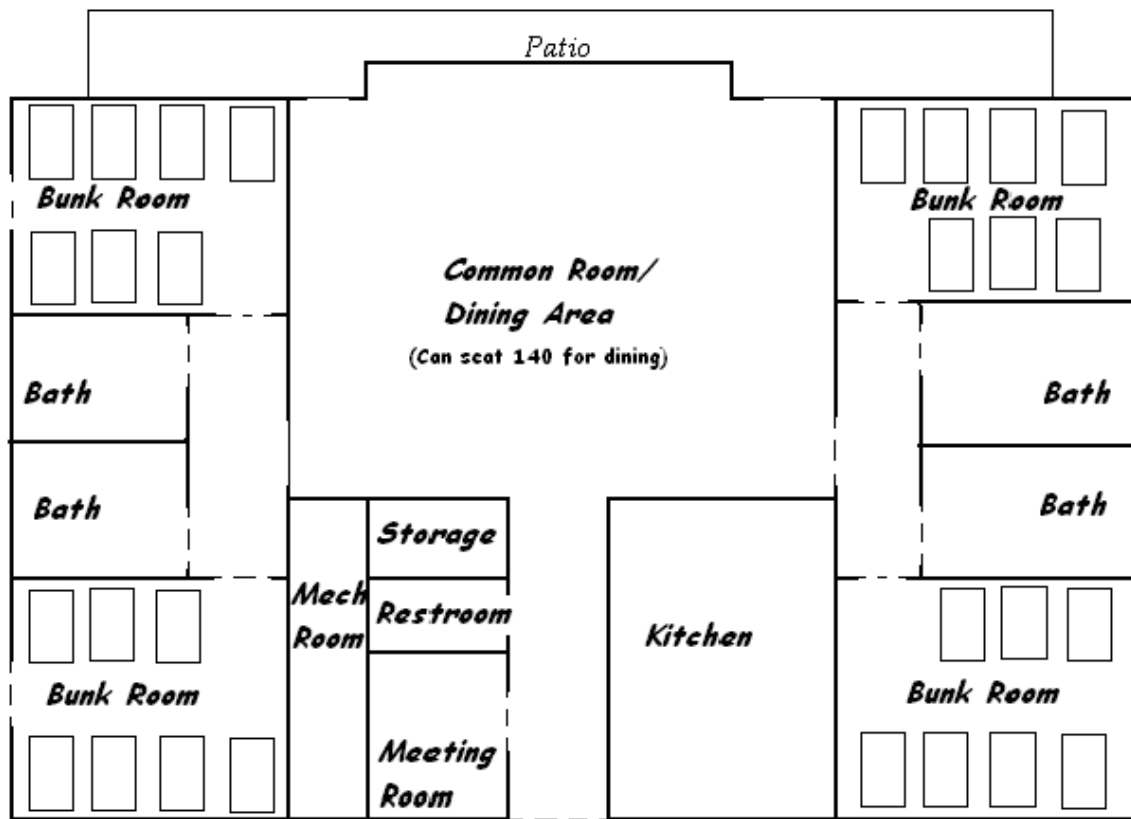

Howell Conference and Nature Center

1005 Triangle Lake Rd., Howell, MI 48843

*Grindley Lodge
floor plans*

Front Entry

Each bunkroom sleeps 14 in 7 bunk beds, for a total of 56 beds.