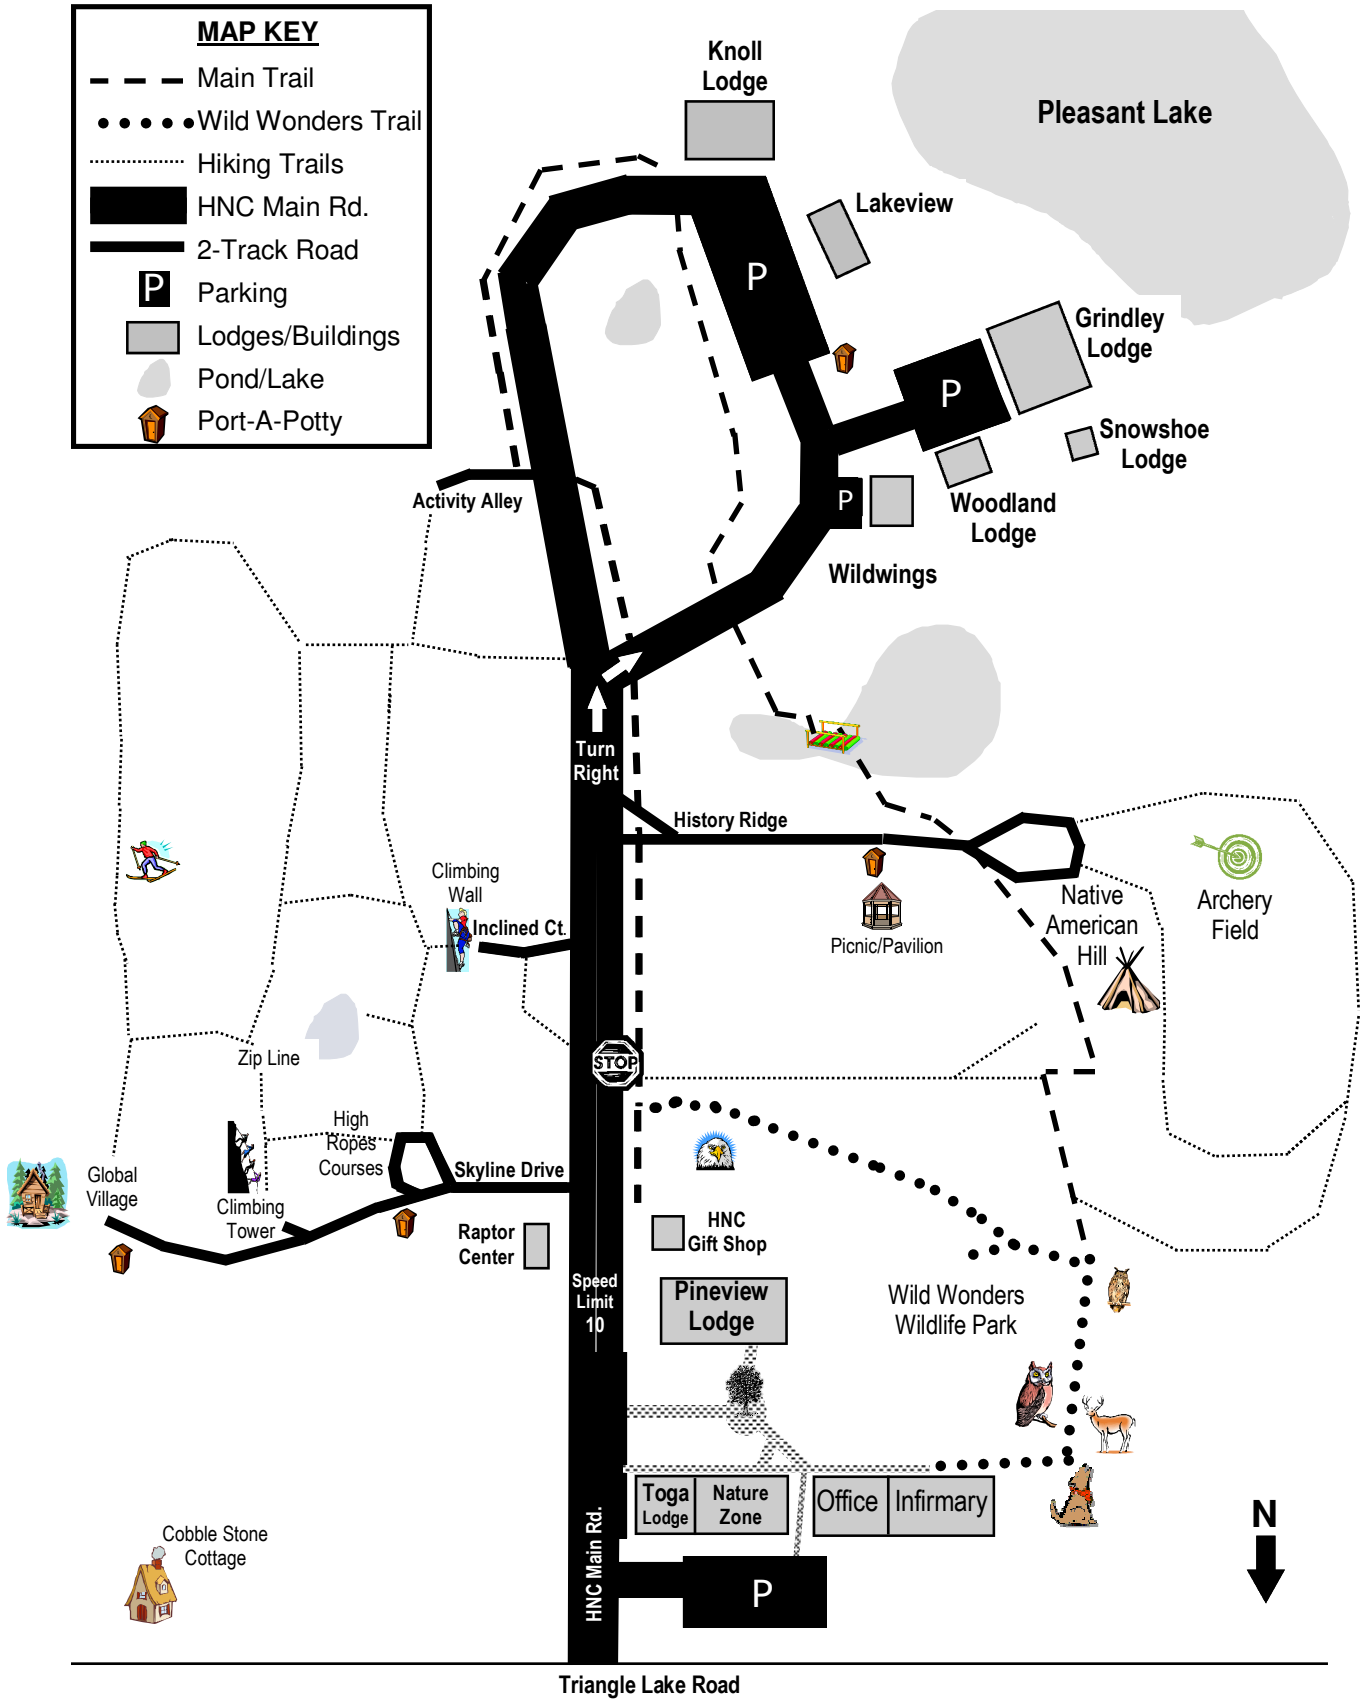

# Howell Conference & Nature Center SITE MAP

**MAP KEY**

- - - Main Trail
- Wild Wonders Trail
- ..... Hiking Trails
- █ HNC Main Rd.
- ▬ 2-Track Road
- P Parking
- ▭ Lodges/Buildings
- Pond/Lake
- 🚻 Port-A-Potty

Triangle Lake Road