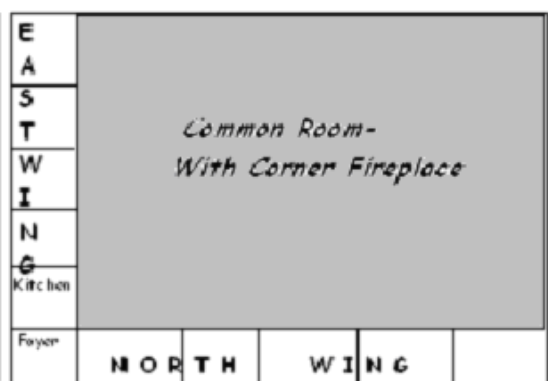

Total Beds

---

7 twin bunks over double beds
9 twin bunk beds
3 single beds

Sleeps 35- If everyone has their own bed.
Sleeps 42- If two people occupy double beds.