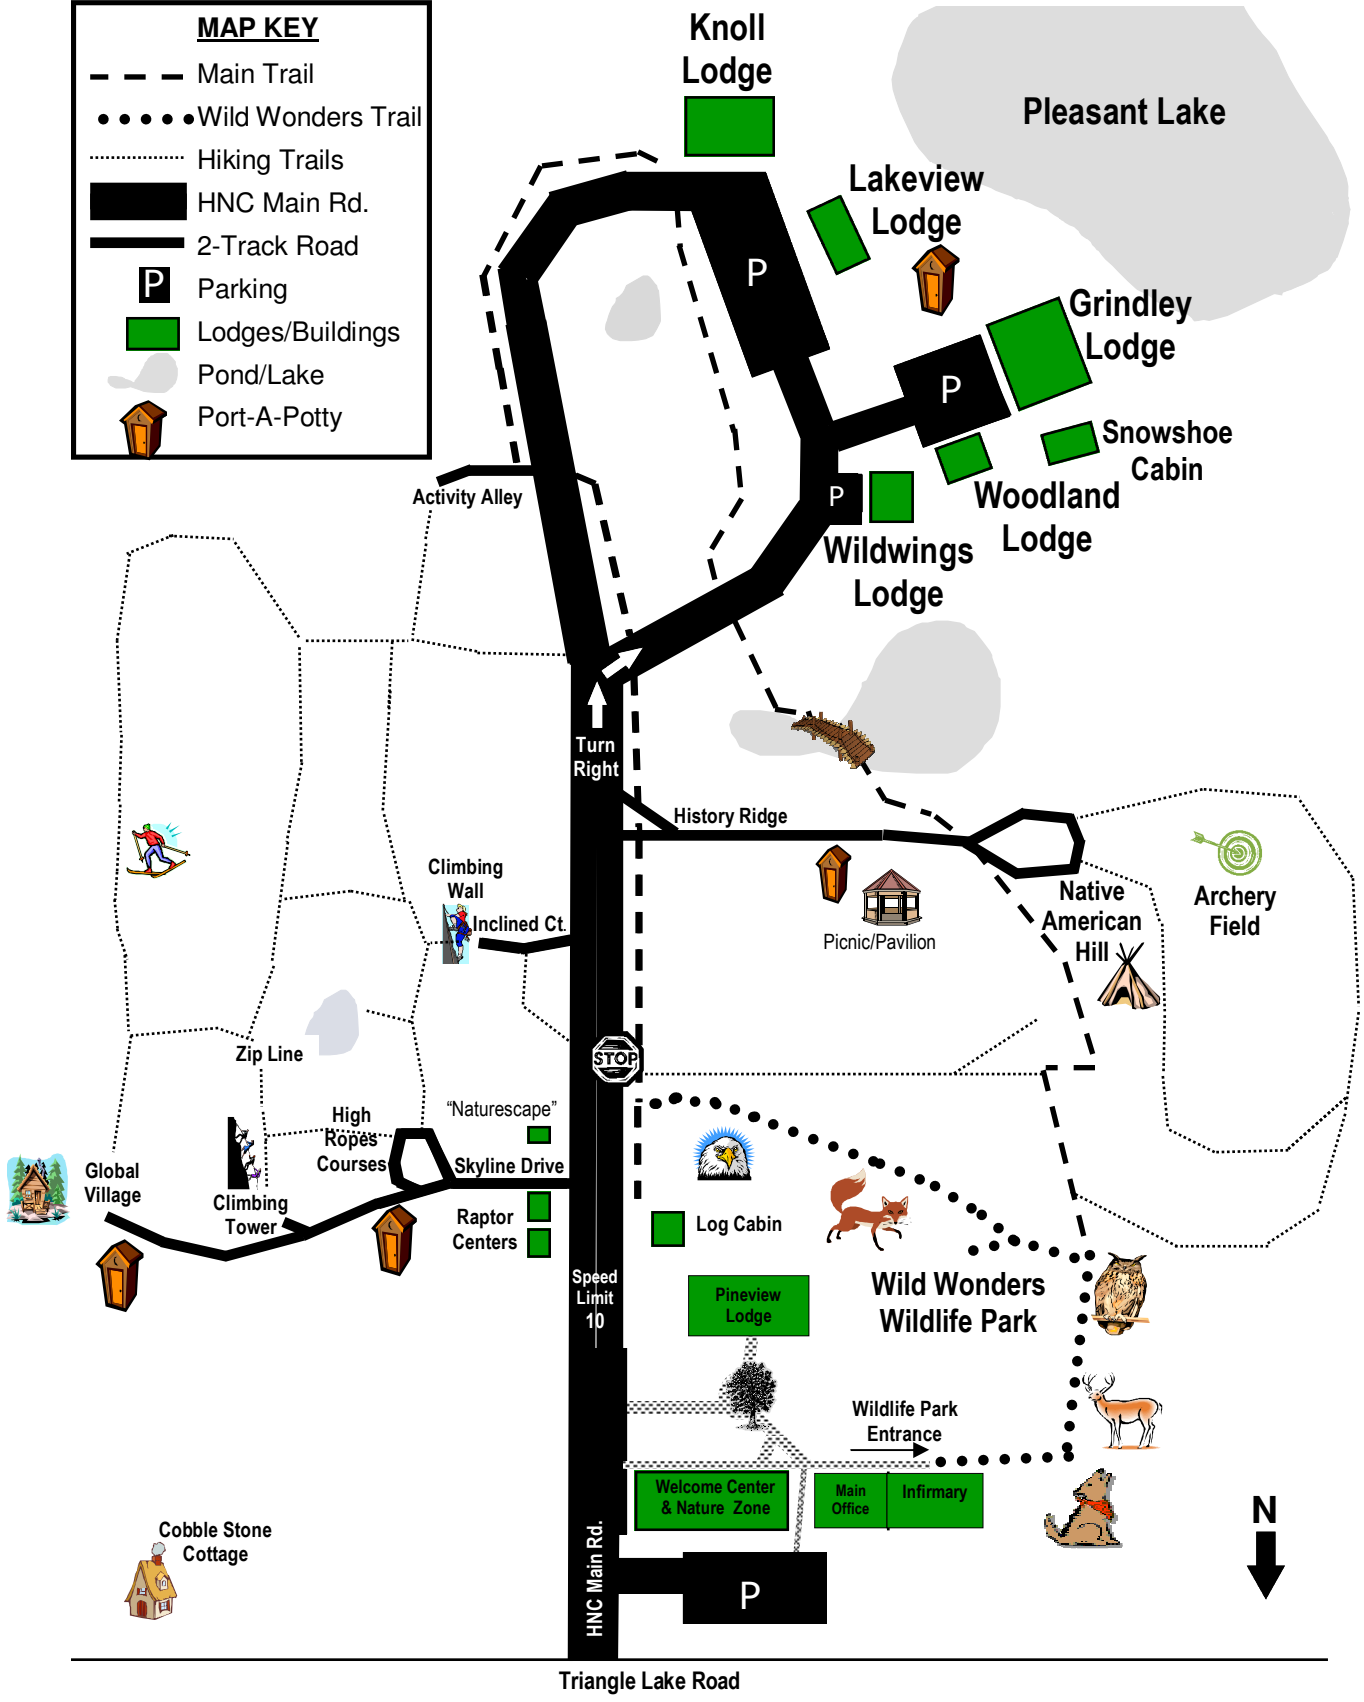

# Howell Conference & Nature Center SITE MAP

**MAP KEY**

- - - Main Trail
- Wild Wonders Trail
- ..... Hiking Trails
- ▬ HNC Main Rd.
- ▬ 2-Track Road
- P Parking
- Lodges/Buildings
- ☁ Pond/Lake
- 🚻 Port-A-Potty

Triangle Lake Road